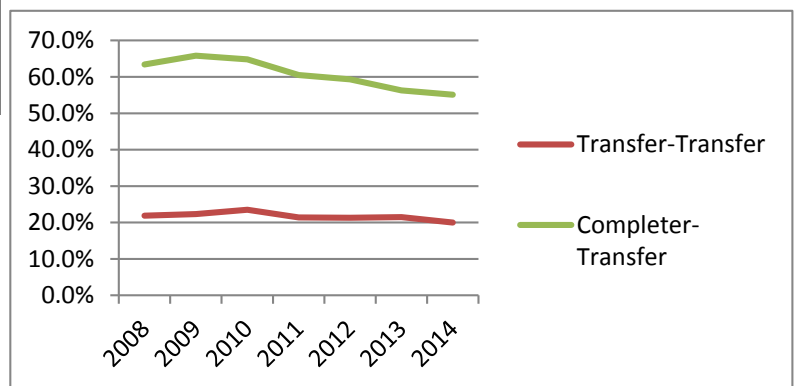

FY2014 Transfer Report

June 30, 2015

FY2014 Unduplicated Headcount: 3,078

Enrolled at a four-year institution in FY2015: 632 of 3,078 (20.5%)

FY2014 Unduplicated Headcount (excluding summer): 2,640

Enrolled at a four-year institution in FY2015: 425 of 2,640 (16.1%)

Transfer Completers (AA, AS, AFA, AES, and AGS programs): 76 of 425 (17.9%)

Transfer Students (AA, AS, AFA, AGS, AES, and BAC 0101 students): 354 of 425 (83.3%)

FY2014 Unduplicated Transfer Headcount (AA, AS, AFA, AGS, AES, and BAC 0101 students, excluding summer): 1,773

Enrolled at a four-year institution in FY2015 (*Transfer-Transfer*): 354 of 1,773 (20.0%)

FY2014 Transfer Completers (AA, AS, AFA, and AGS programs): 138

Enrolled at a four-year institution in FY2015 (*Completer-Transfer*): 76 of 138 (55.1%)

Transfer-Transfer Rate: The number of students who were enrolled at JWCC in FY2014 in a transfer program (AA, AS, AFA, AGS, AES, or BAC) that enrolled at a four-year institution in FY2015.

Completer-Transfer Rate: The number of students who completed a transfer degree (AA, AS, AFA, AES, or AGS) at JWCC in FY2014 that enrolled in a four-year institution in FY2015.

FY:	Transfer-Transfer		Completer-Transfer	
	Frequency:	Percent:	Frequency:	Percent:
2008	533	21.9%	123	63.4%
2009	536	22.3%	158	65.8%
2010	606	23.5%	142	64.8%
2011	513	21.4%	107	60.5%
2012	450	21.3%	89	59.3%
2013	443	21.5%	98	56.3%
2014	354	20.0%	76	55.1%

The following is the list of four-year institutions that our transfer students enrolled at in FY2015 (*Transfer-Transfer*):

Four-Year Institution	Frequency	Percent
QUINCY UNIVERSITY	55	15.5%
WESTERN ILLINOIS UNIVERSITY	52	14.7%
HANNIBAL-LAGRANGE UNIVERSITY	29	8.2%
CULVER STOCKTON COLLEGE	25	7.1%
SOUTHERN ILLINOIS UNIVERSITY EDWARDSVILLE	22	6.2%
UNIVERSITY OF MISSOURI-COLUMBIA	16	4.5%
ILLINOIS STATE UNIVERSITY	10	2.8%
UNIVERSITY OF ILLINOIS @ SPRINGFIELD	7	2.0%