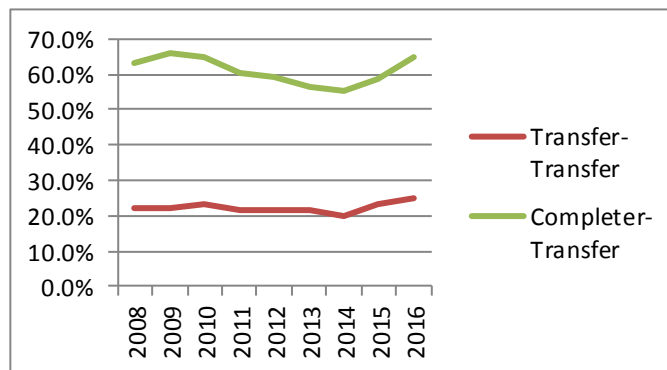

August 11, 2017

FY2016 Unduplicated Headcount: 3,129

Enrolled at a four-year institution in FY2017: 746 of 3,129 (23.8%)

FY2016 Unduplicated Headcount (excluding summer): 2,751

Enrolled at a four-year institution in FY2017: 519 of 2,751 (18.9%)

Transfer Completers (AA, AS, AFA, AES, and AGS programs): 115 of 519 (22.2%)

Transfer Students (AA, AS, AFA, AGS, AES, and BAC 0101 students): 486 of 519 (93.6%)

FY2016 Unduplicated Transfer Headcount (AA, AS, AFA, AGS, AES, and BAC 0101 students, excluding summer): 1,945

Enrolled at a four-year institution in FY2017 (*Transfer-Transfer*): 486 of 1,945 (25.0%)

FY2016 Transfer Completers (AA, AS, AFA, and AGS programs): 177

Enrolled at a four-year institution in FY2017 (*Completer-Transfer*): 115 of 177 (65.0%)

Transfer-Transfer Rate: The number of students who were enrolled at JWCC in FY2016 in a transfer program (AA, AS, AFA, AGS, AES, or BAC) that enrolled at a four-year institution in FY2017.

Completer-Transfer Rate: The number of students who completed a transfer degree (AA, AS, AFA, AES, or AGS) at JWCC in FY2016 that enrolled in a four-year institution in FY2017.

FY:	Transfer-Transfer		Completer-Transfer	
	Frequency:	Percent:	Frequency:	Percent:
2008	533	21.9%	123	63.4%
2009	536	22.3%	158	65.8%
2010	606	23.5%	142	64.8%
2011	513	21.4%	107	60.5%
2012	450	21.3%	89	59.3%
2013	443	21.5%	98	56.3%
2014	354	20.0%	76	55.1%
2015	433	23.0%	100	58.5%
2016	486	25.0%	115	65.0%

The following is the list of four-year institutions that our transfer students enrolled at in FY2017 (*Transfer-Transfer*):

Four-Year Institution	Frequency	Percent
QUINCY UNIVERSITY	86	17.7%
WESTERN ILLINOIS UNIVERSITY	64	13.2%
SOUTHERN ILLINOIS UNIVERSITY EDWARDSVILLE	34	7.0%
HANNIBAL-LAGRANGE UNIVERSITY	32	6.6%
CULVER STOCKTON COLLEGE	29	6.0%
ILLINOIS STATE UNIVERSITY	15	3.1%
TRUMAN STATE UNIVERSITY	15	3.1%
UNIVERSITY OF ILLINOIS @ SPRINGFIELD	15	3.1%