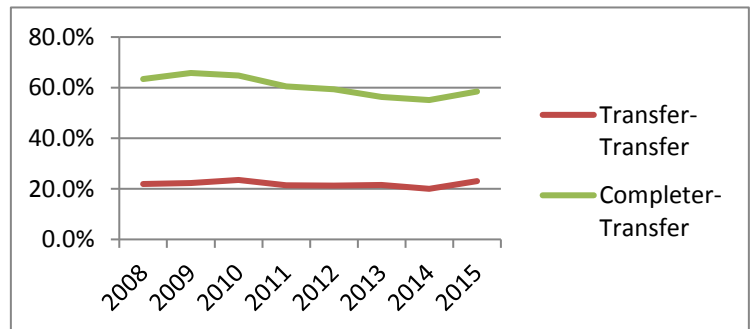

FY2015 Transfer Report
August 15, 2016

FY2015 Unduplicated Headcount: 3,047

Enrolled at a four-year institution in FY2016: 696 of 3,047 (22.8%)

FY2015 Unduplicated Headcount (excluding summer): 2,624

Enrolled at a four-year institution in FY2016: 467 of 2,624 (17.8%)

Transfer Completers (AA, AS, AFA, AES, and AGS programs): 100 of 467 (21.4%)

Transfer Students (AA, AS, AFA, AGS, AES, and BAC 0101 students): 433 of 467 (92.7%)

FY2015 Unduplicated Transfer Headcount (AA, AS, AFA, AGS, AES, and BAC 0101 students, excluding summer): 1,881

Enrolled at a four-year institution in FY2015 (*Transfer-Transfer*): 433 of 1,881 (23.0%)

FY2015 Transfer Completers (AA, AS, AFA, and AGS programs): 171

Enrolled at a four-year institution in FY2015 (*Completer-Transfer*): 100 of 171 (58.5%)

Transfer-Transfer Rate: The number of students who were enrolled at JWCC in FY2015 in a transfer program (AA, AS, AFA, AGS, AES, or BAC) that enrolled at a four-year institution in FY2016.

Completer-Transfer Rate: The number of students who completed a transfer degree (AA, AS, AFA, AES, or AGS) at JWCC in FY2015 that enrolled in a four-year institution in FY2016.

FY:	Transfer-Transfer		Completer-Transfer	
	Frequency:	Percent:	Frequency:	Percent:
2008	533	21.9%	123	63.4%
2009	536	22.3%	158	65.8%
2010	606	23.5%	142	64.8%
2011	513	21.4%	107	60.5%
2012	450	21.3%	89	59.3%
2013	443	21.5%	98	56.3%
2014	354	20.0%	76	55.1%
2015	433	23.0%	100	58.5%

The following is the list of four-year institutions that our transfer students enrolled at in FY2016 (*Transfer-Transfer*):

Four-Year Institution	Frequency	Percent
QUINCY UNIVERSITY	72	16.6%
WESTERN ILLINOIS UNIVERSITY	63	14.5%
SOUTHERN ILLINOIS UNIVERSITY EDWARDSVILLE	26	6.0%
CULVER STOCKTON COLLEGE	23	5.3%
HANNIBAL-LAGRANGE UNIVERSITY	18	4.2%
UNIVERSITY OF MISSOURI-COLUMBIA	15	3.5%
TRUMAN STATE UNIVERSITY	14	3.2%